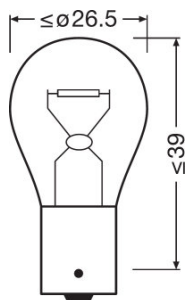

#### Dimensions & weight

Length	46.5 mm
Diameter	25.0 mm
Product weight	7.98 g