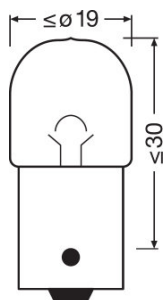

#### Dimensions & weight

Length	37.5 mm
Diameter	16.0 mm
Product weight	7.00 g