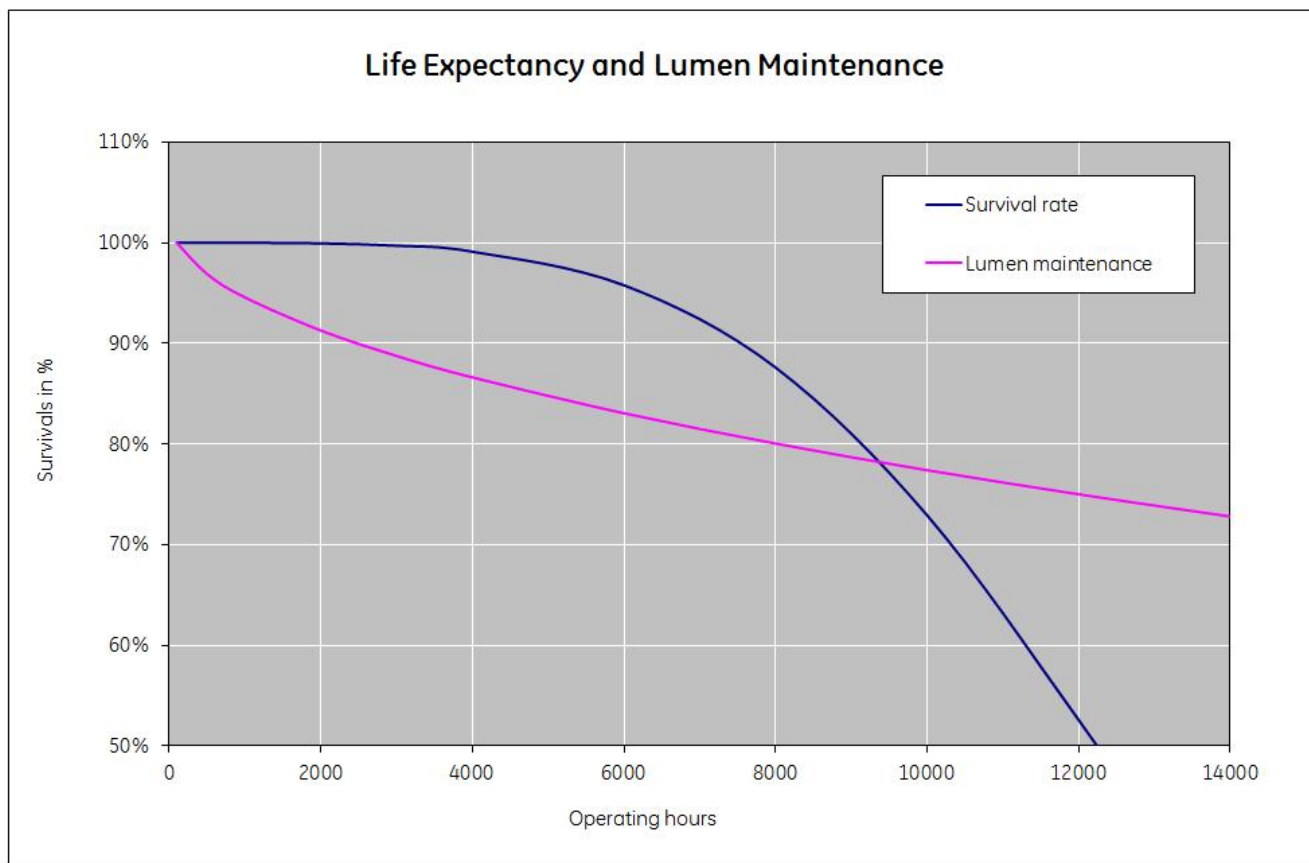

Survival data

Downloads & Links

[Go to the catalog site (HTTP)](#)

[Product family datasheet (PDF)](#)

[CFL Non-Integrated Spectrum Catalogue (PDF)](#)

[LongLast™ Biax™ D and D/E Data sheet (PDF)](#)

[Lighting design tools & calculators (HTTP)](#)

[High-res images / Technical drawings (HTTP)](#)