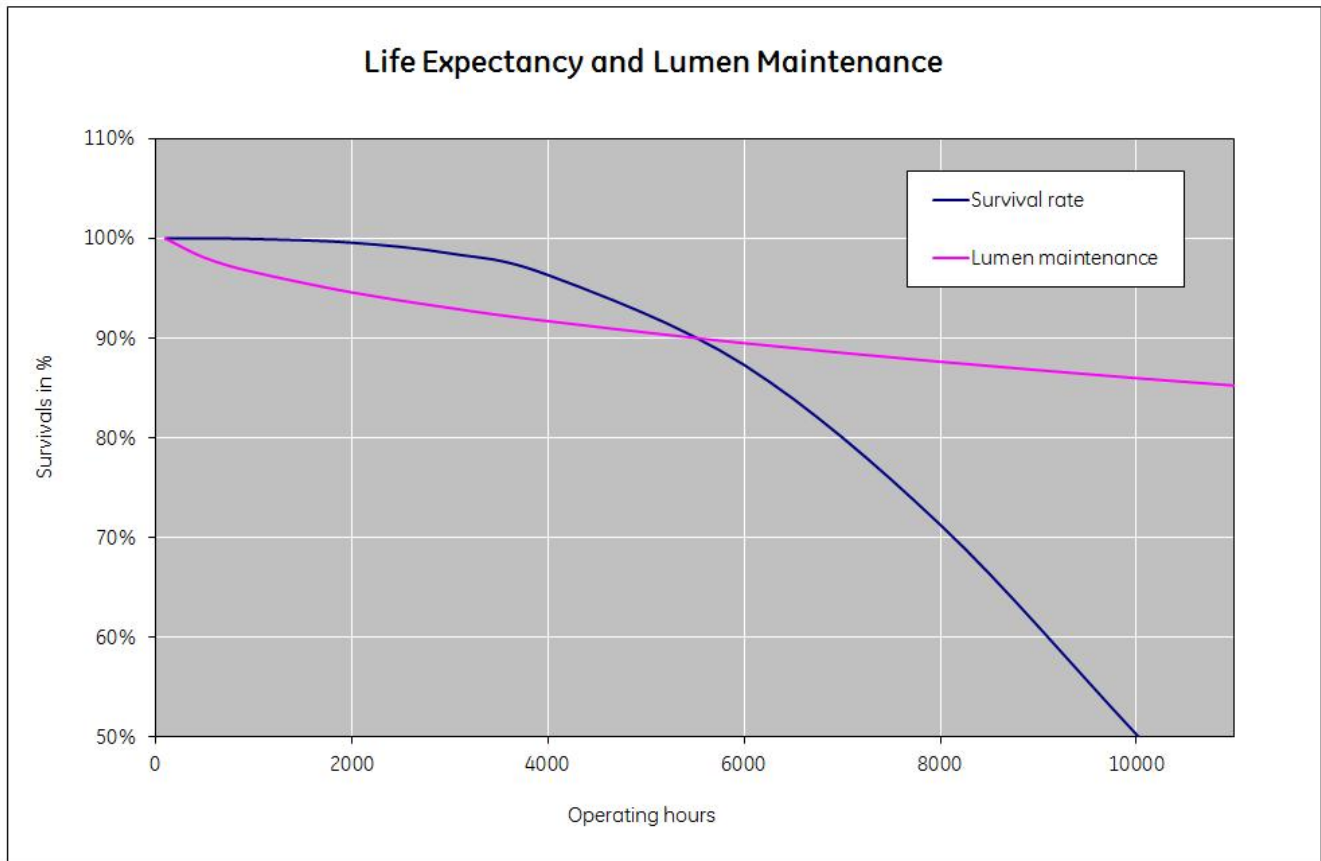

Survival data

Downloads & Links

[Go to the catalog site (HTTP)](#)

[CFL Non-Integrated Spectrum Catalogue (PDF)](#)

[LongLast™ Biax™ L Data sheet (PDF)](#)

[Lighting design tools & calculators (HTTP)](#)

[High-res images / Technical drawings (HTTP)](#)