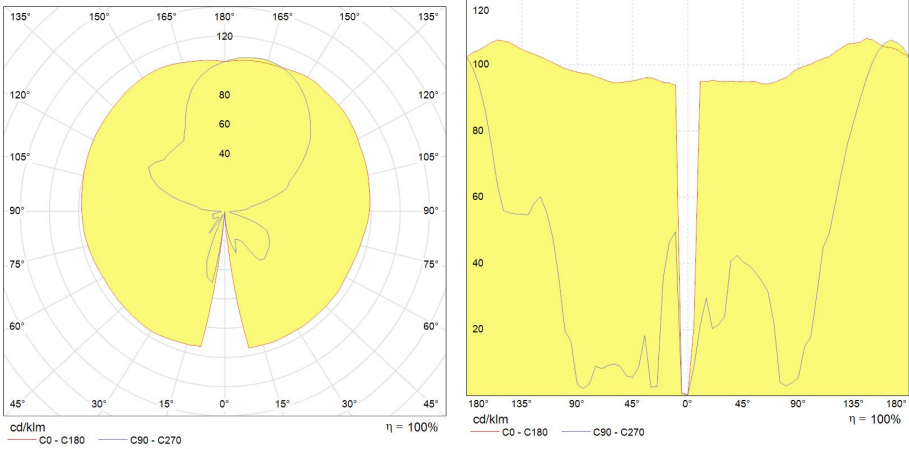

Light distribution