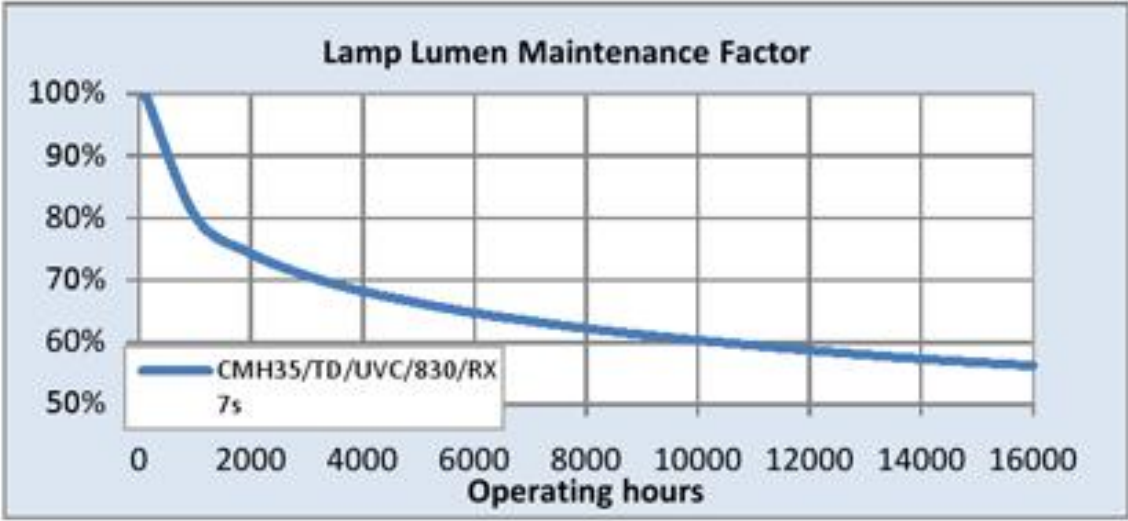

Lumen maintenance data