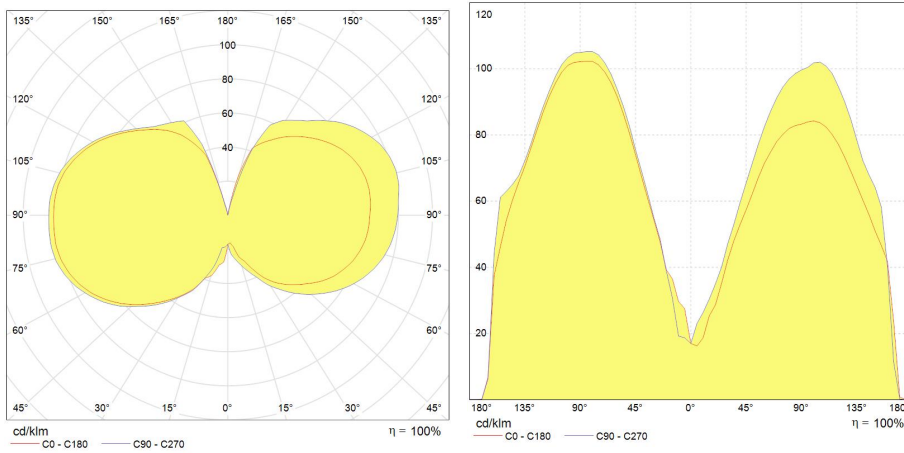

Light distribution