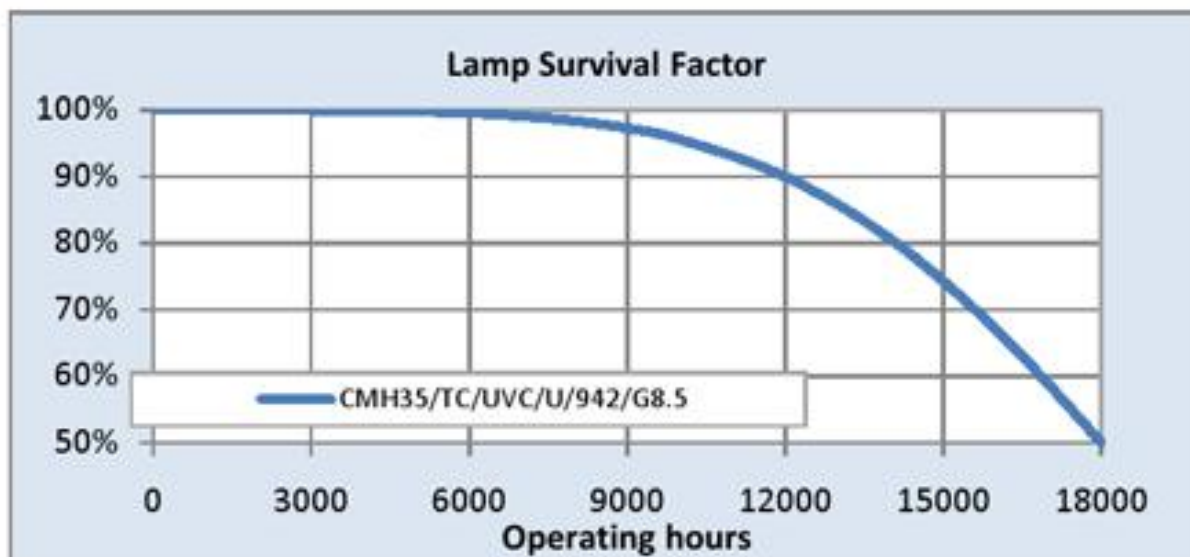

Survival data

Downloads & Links

[Go to the catalog site (HTTP)](#)

[Photometry (IES)](#)

[HID Lamps Spectrum Catalogue (EN) (PDF)](#)

[ConstantColor™ CMH Ultra Brochure (PDF)](#)

[ConstantColor™ White Light CMH Brochure (PDF)](#)

[ConstantColor™ CMH G8.5 Mini Data sheet (PDF)](#)

[Lighting design tools & calculators (HTTP)](#)

[High-res images / Technical drawings (HTTP)](#)