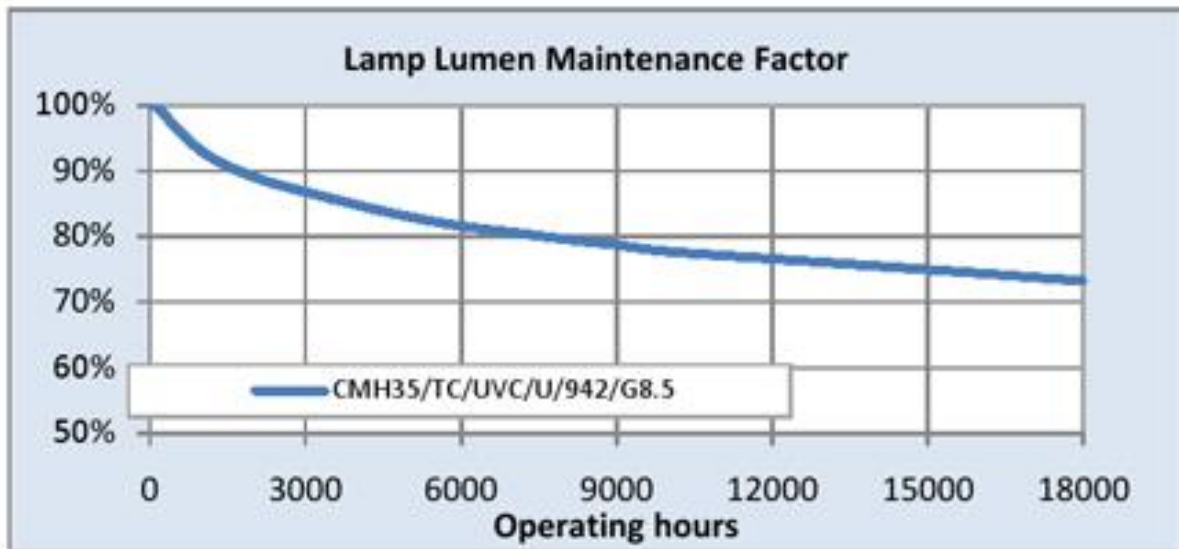

Lumen maintenance data