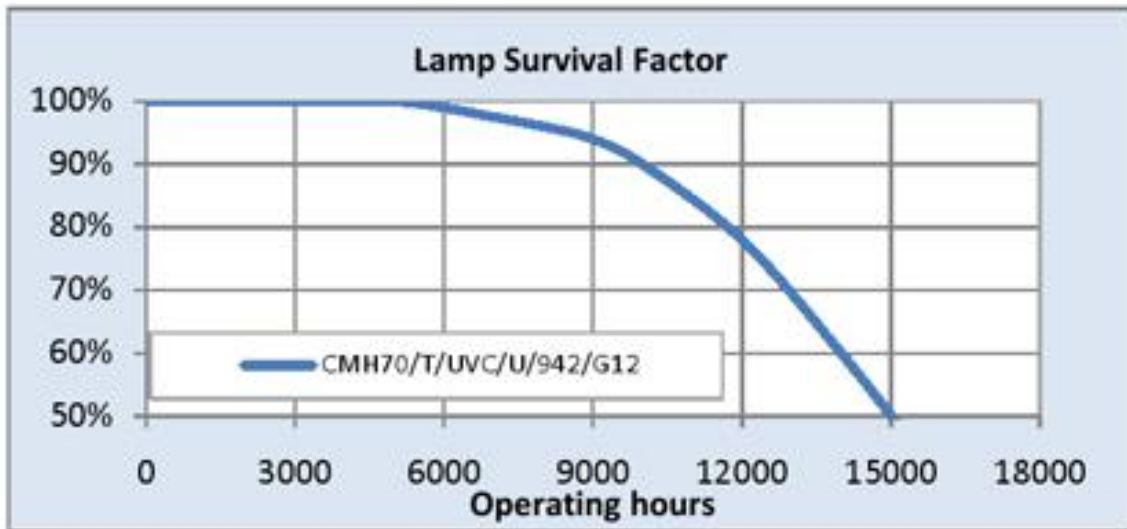

Survival data

Downloads & Links

[Go to the catalog site (HTTP)](#)

[Photometry (IES)](#)

[HID Lamps Spectrum Catalogue (EN) (PDF)](#)

[ConstantColor™ CMH Ultra Brochure (PDF)](#)

[ConstantColor™ White Light CMH Brochure (PDF)](#)

[ConstantColor™ CMH G12 Data sheet (PDF)](#)

[Lighting design tools & calculators (HTTP)](#)

[High-res images / Technical drawings (HTTP)](#)