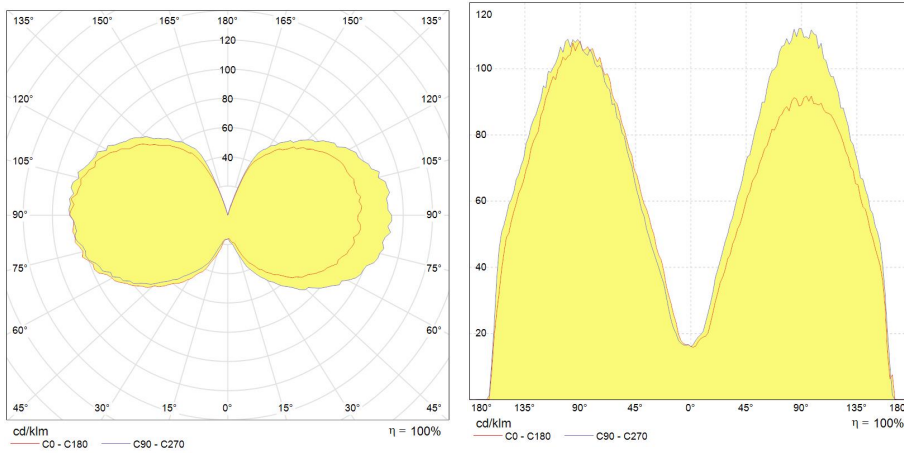

Light distribution