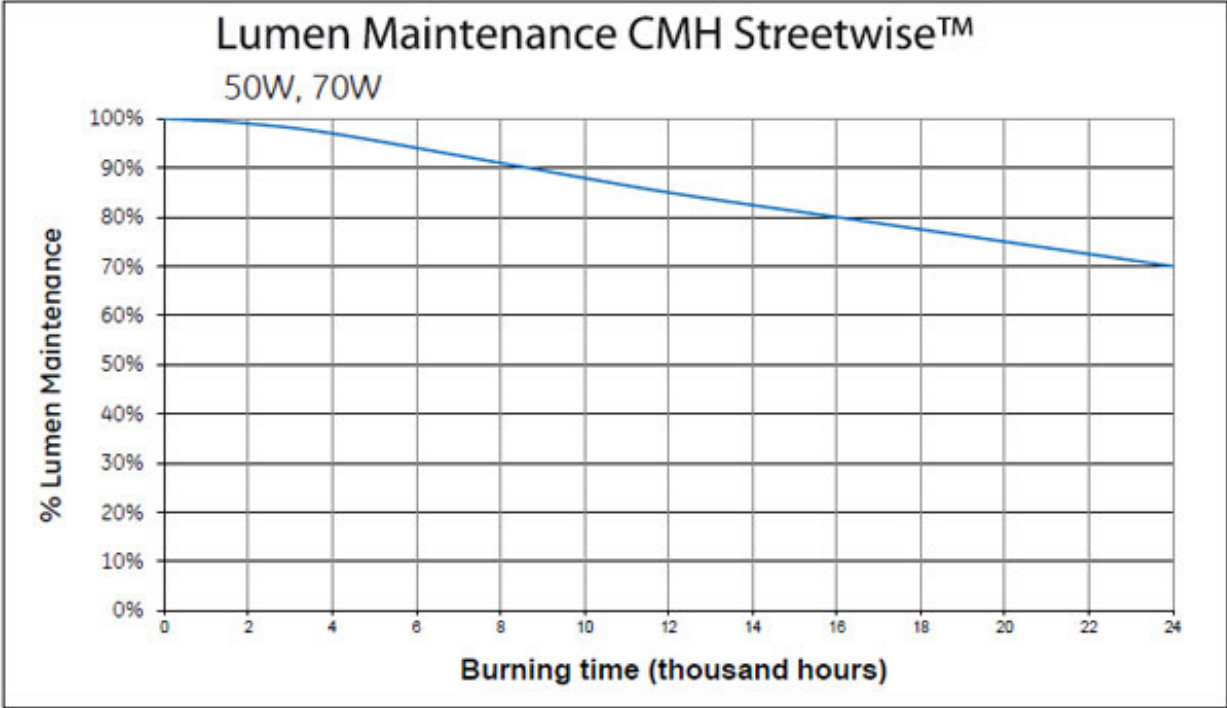

Lumen maintenance data