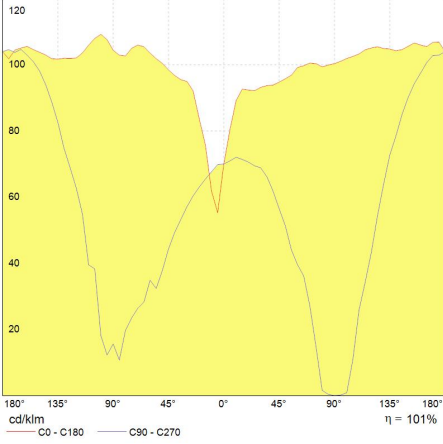

Electrical data

Rated power [W]	72.0
Lamp Current [A]	0.95
Design Ambient Temperature [°C]	25
Run-up time (sec)	240
Hot restart time (sec)	900
Dimming Capability	Yes
Ballast Required	Yes
Nominal power [W]	70
Nominal lamp voltage [V]	95

Logistic data

DUN Code	15994100017377
EAN Code	5994100017370
Pack Quantity	12
Inner pack type	SLEEVE
Outer pack type	OUTER BOX
Layer quantity	456 EUR, 588 UK
Layer quantity EUR	456
Layer quantity UK	588
Pallet quantity EUR (PC)	2280
Pallet quantity UK (PC)	2940
Outer case size	174 x 134 x 204 (mm)
Product status	Available

Light distribution