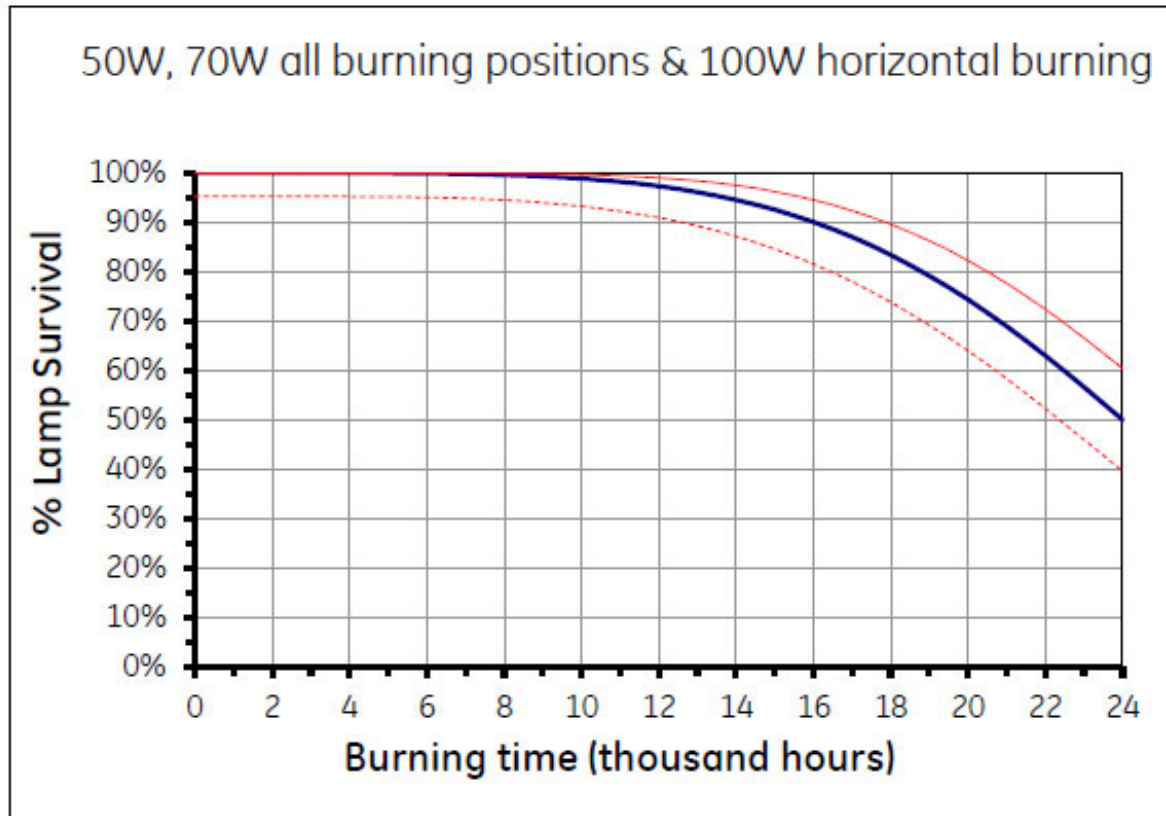

Survival data

Downloads & Links

[Go to the catalog site (HTTP)](#)

[Photometry (IES)](#)

[Product datasheet (PDF)](#)

[High-res images / Technical drawings (HTTP)](#)