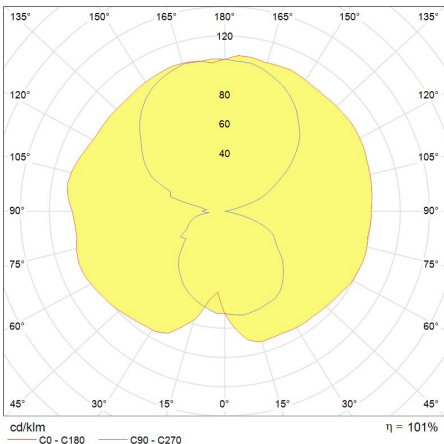

Electrical data

Rated power [W]	72.0
Lamp Current [A]	0.95
Design Ambient Temperature [°C]	25
Run-up time (sec)	240
Hot restart time (sec)	900
Dimming Capability	Yes
Ballast Required	Yes
Nominal power [W]	70
Nominal lamp voltage [V]	95

Logistic data

DUN Code	15994100017377
EAN Code	5994100017370
Pack Quantity	12
Inner pack type	SLEEVE
Outer pack type	OUTER BOX
Layer quantity	456 EUR, 588 UK
Layer quantity EUR	456
Layer quantity UK	588
Pallet quantity EUR (PC)	2280
Pallet quantity UK (PC)	2940
Outer case size	174 x 134 x 204 (mm)
Product status	Available

Light distribution