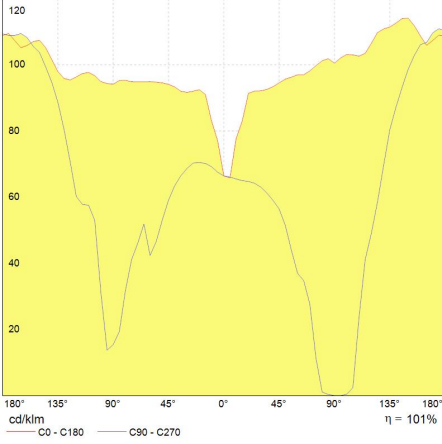

Electrical data

Rated power [W]	150.0
Lamp Current [A]	1.8
Design Ambient Temperature [°C]	25
Run-up time (sec)	240
Hot restart time (sec)	900
Dimming Capability	Yes
Ballast Required	Yes
Nominal power [W]	150
Nominal lamp voltage [V]	100

Logistic data

DUN Code	15994100017384
EAN Code	5994100017387
Pack Quantity	12
Inner pack type	SLEEVE
Outer pack type	OUTER BOX
Layer quantity	288 EUR, 372 UK
Layer quantity EUR	288
Layer quantity UK	372
Pallet quantity EUR (PC)	864
Pallet quantity UK (PC)	1116
Outer case size	215 x 162 x 284 (mm)
Product status	Available

Light distribution