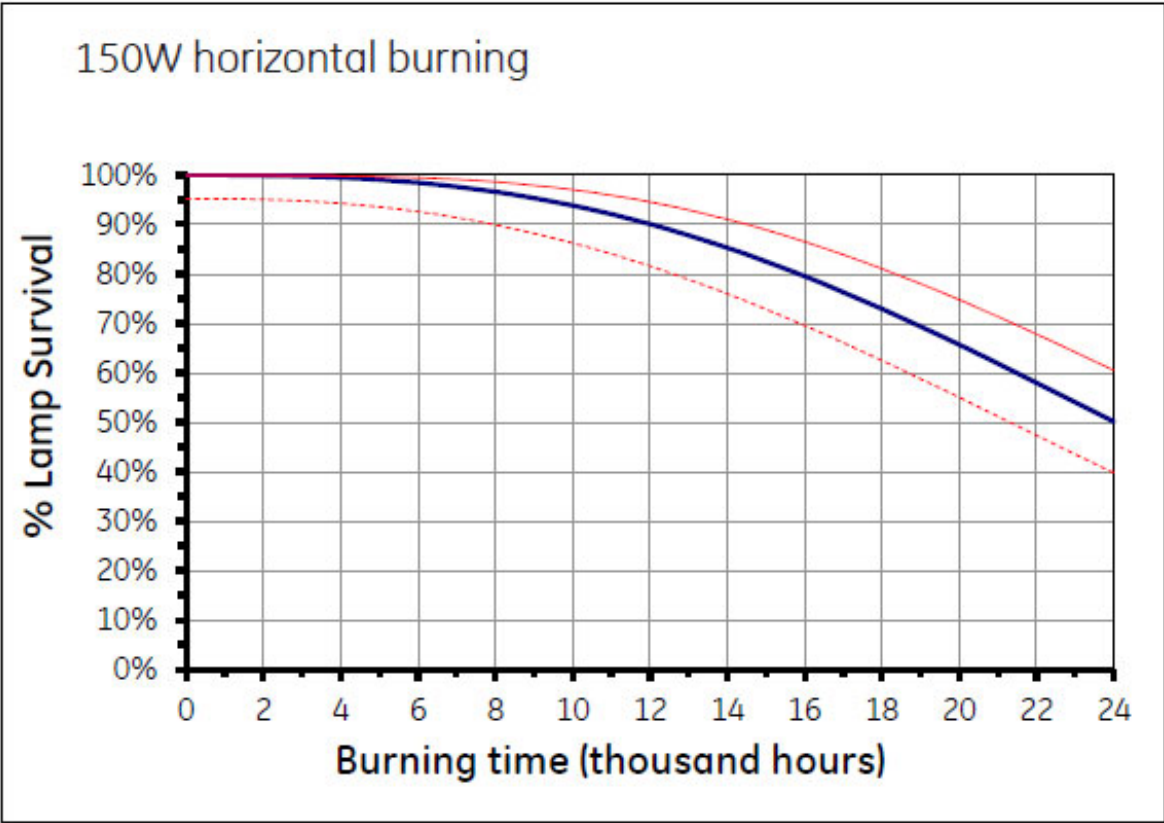

Survival data

Downloads & Links

- [Go to the catalog site (HTTP)](#)
- [Photometry (IES)](#)
- [Product datasheet (PDF)](#)
- [High-res images / Technical drawings (HTTP)](#)