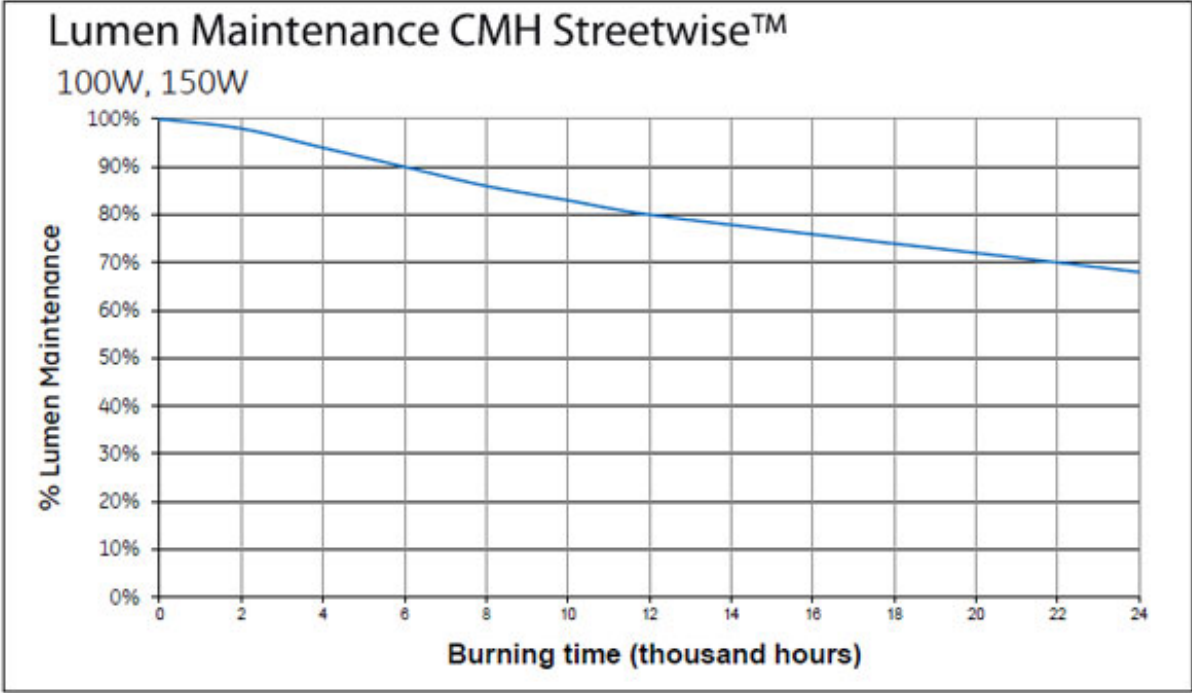

Lumen maintenance data