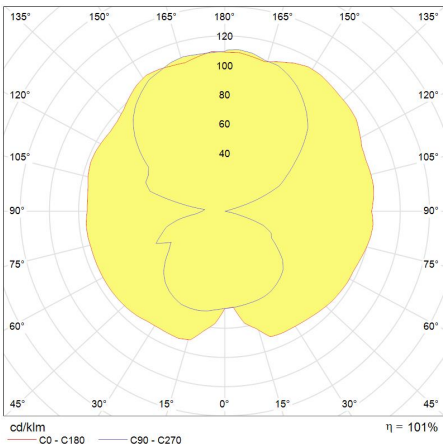

Electrical data

Rated power [W]	150.0
Lamp Current [A]	1.8
Design Ambient Temperature [°C]	25
Run-up time (sec)	240
Hot restart time (sec)	900
Dimming Capability	Yes
Ballast Required	Yes
Nominal power [W]	150
Nominal lamp voltage [V]	100

Logistic data

DUN Code	15994100017384
EAN Code	5994100017387
Pack Quantity	12
Inner pack type	SLEEVE
Outer pack type	OUTER BOX
Layer quantity	288 EUR, 372 UK
Layer quantity EUR	288
Layer quantity UK	372
Pallet quantity EUR (PC)	864
Pallet quantity UK (PC)	1116
Outer case size	215 x 162 x 284 (mm)
Product status	Available

Light distribution