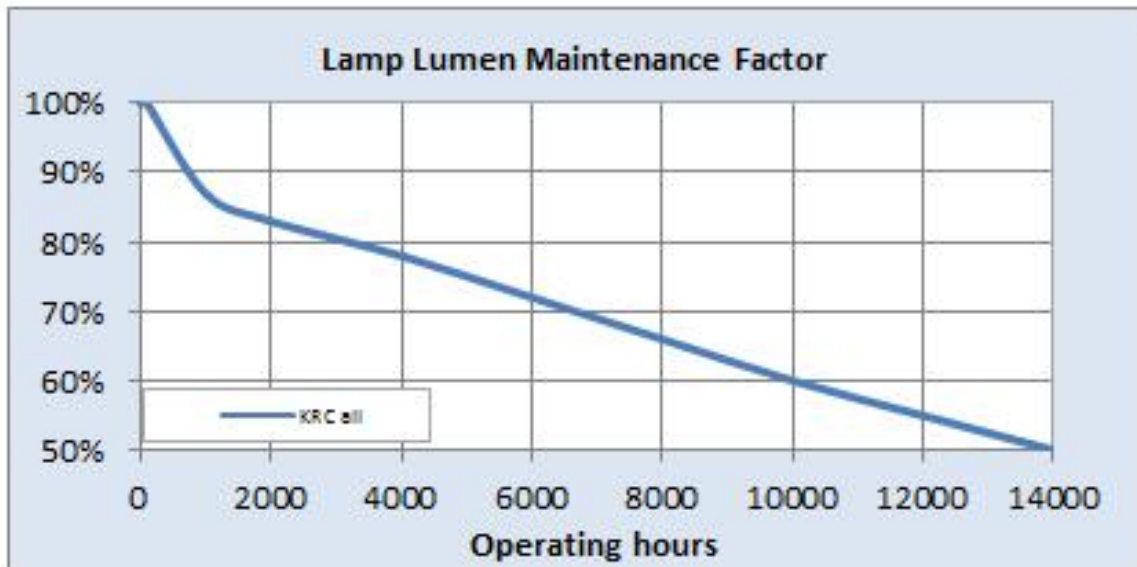

Lumen maintenance data