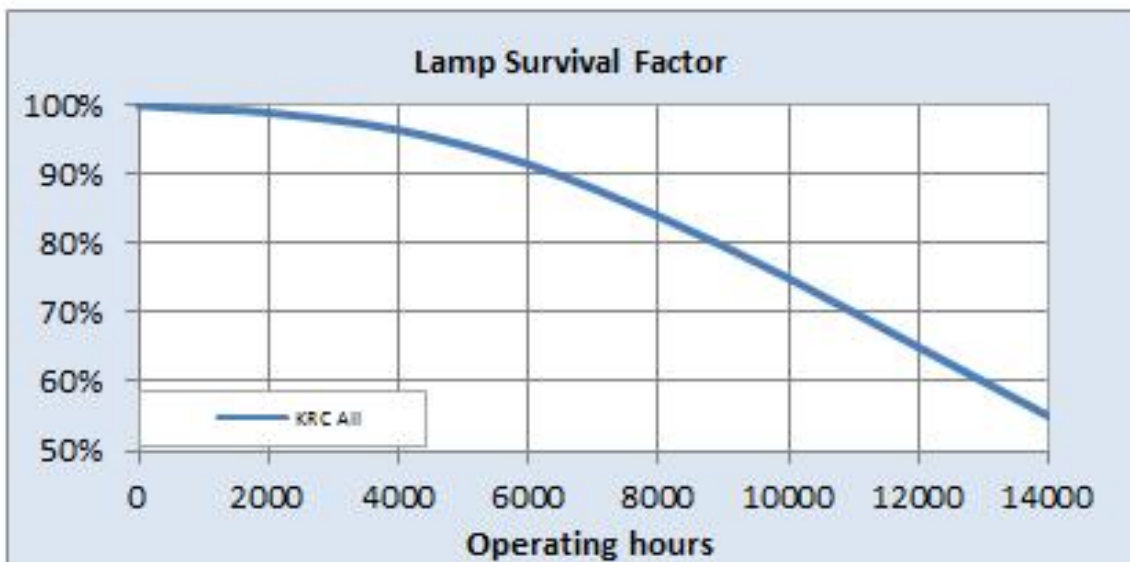

Survival data