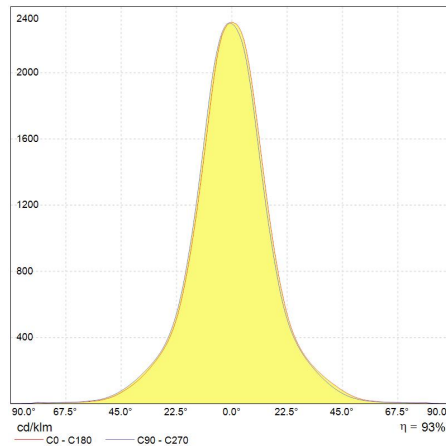

Electrical data

Nominal lamp power factor...	≥ 0.9
Rated power [W]	6.0
Operating Temperature (MIN) [°C]	-20C
Operating Temperature (MAX) [°C]	40C
Starting time (sec)	< 0.2
Warm up time up to 60% of full light output	< 1
Number of switching cycles	100000
Dimming Capability	Yes
Nominal power [W]	6

Logistic data

Shipment	Standard
DUN Code	15994100013218
EAN Code	5994100013211
Pack Quantity	10
Inner pack type	Box
Outer pack type	Outer Box
Product status	Available

Light distribution