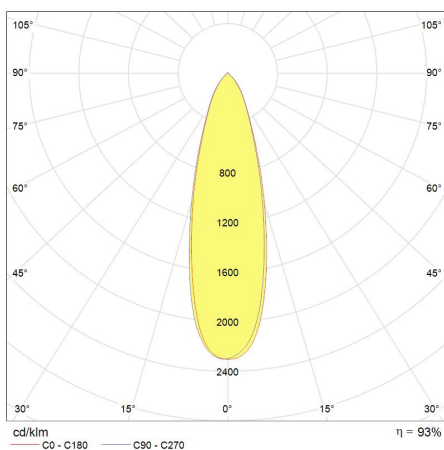

Electrical data

Nominal lamp power factor...	≥ 0.9
Rated power [W]	6.0
Operating Temperature (MIN) [°C]	-20C
Operating Temperature (MAX) [°C]	40C
Starting time (sec)	< 0.2
Warm up time up to 60% of full light output	< 1
Number of switching cycles	100000
Dimming Capability	Yes
Nominal power [W]	6

Logistic data

Shipment	Standard
DUN Code	15994100013218
EAN Code	5994100013211
Pack Quantity	10
Inner pack type	Box
Outer pack type	Outer Box
Product status	Available

Light distribution