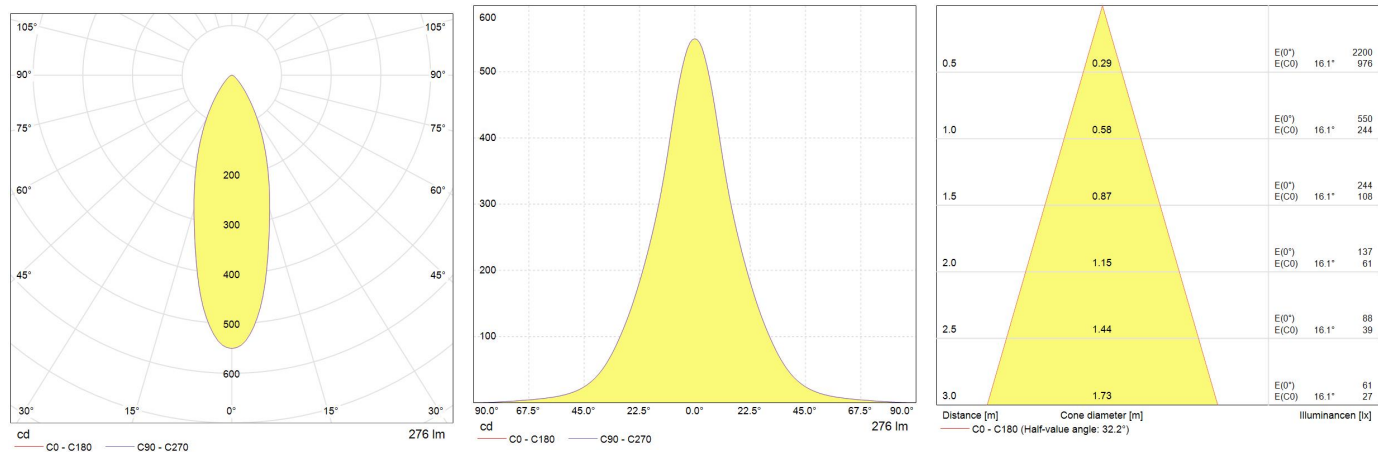

Electrical data

Nominal lamp power factor...	0.5
Rated power [W]	3.5
Number of switching cycles	50 000
Dimming Capability	No
Nominal lamp voltage range [V]	220-240
Nominal power [W]	3.5

Logistic data

Shipment	Standard
DUN Code	20064894509586
EAN Code	0064894509582
Pack Quantity	8
Inner pack type	Box
Product status	Available

Light distribution