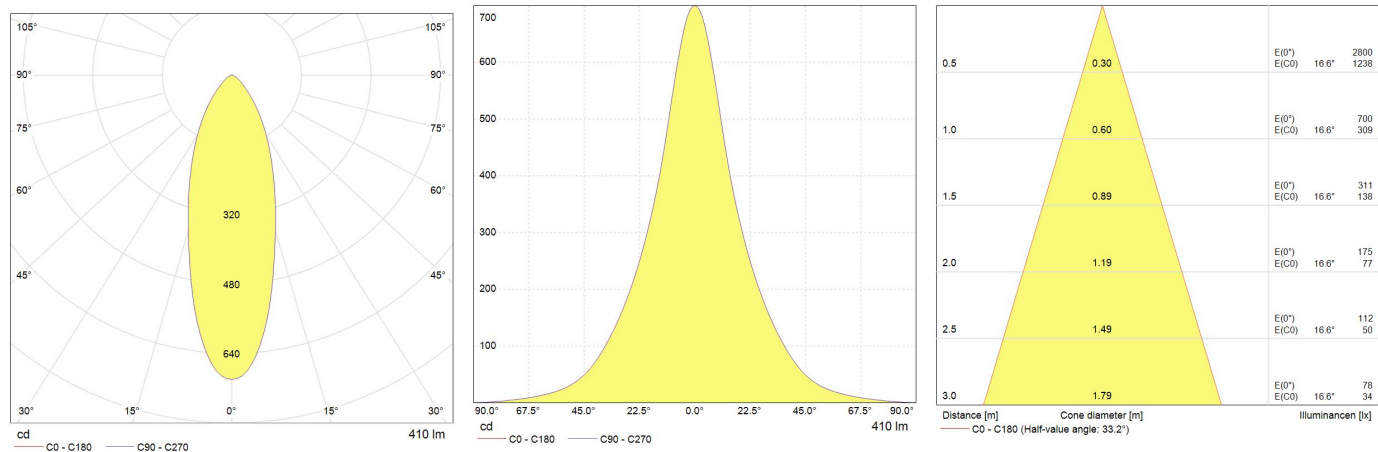

Electrical data

Nominal lamp power factor...	0.5
Rated power [W]	5.0
Number of switching cycles	50 000
Dimming Capability	No
Nominal lamp voltage range [V]	220-240
Nominal power [W]	5

Logistic data

Shipment	Standard
DUN Code	20064894509609
EAN Code	0064894509605
Pack Quantity	8
Inner pack type	Box
Product status	Available

Light distribution