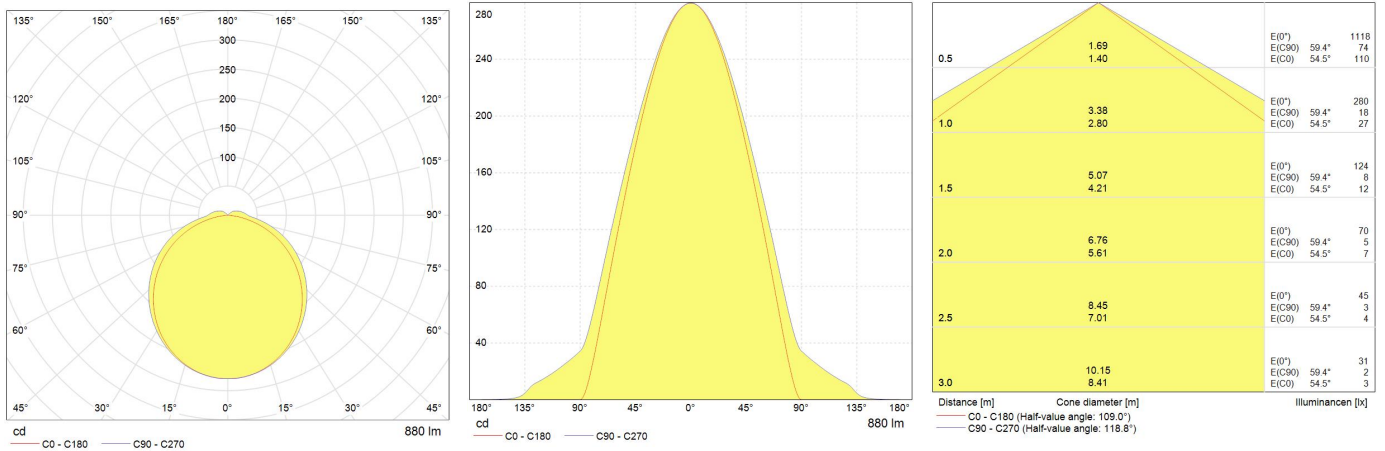

Light distribution

Downloads & Links

- [Go to the catalog site (HTTP)](#)
- [Photometry (IES)](#)
- [Product datasheet (PDF)](#)
- [Product datasheet (FR) (PDF)](#)
- [Images (HTTP)](#)
- [LED PlugIn compatibility ballasts (HTTP)](#)
- [Datasheet (FR) (PDF)](#)