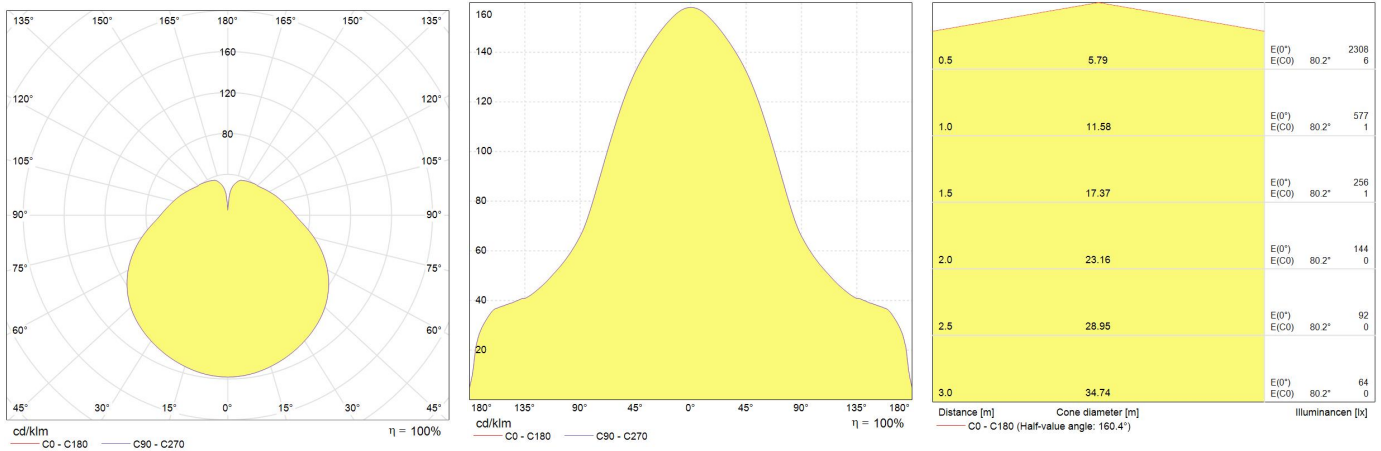

Electrical data

Nominal lamp power factor...	0.9
Rated power [W]	23.5
Operating Temperature (MIN) [°C]	-30
Operating Temperature (MAX) [°C]	40
Startup time [sec]	max 0.5s
Warm up time up to 60% of full light output	Instant on
Number of switching cycles	50000
Dimming Capability	No
Nominal lamp voltage range [V]	220-240
Nominal power [W]	23.5

Logistic data

Shipment	Standard
DUN Code	15994100012631
EAN Code	5994100012634
Pack Quantity	10
Inner pack type	Sleeve
Outer pack type	Corrugated box
Outer case size	10
Product status	Available

Light distribution

Downloads & Links

[Go to the catalog site (HTTP)](#)

[Photometry (LDT)](#)

[Product datasheet (FR) (PDF)](#)

[Datasheet (PDF)](#)

[Images (HTTP)](#)

[Installation guide (PDF)](#)

[Datasheet (FR) (PDF)](#)