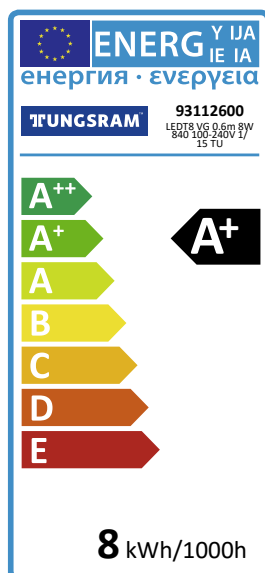

Application areas

- Office
- Hospitality
- Industrial
- Car park