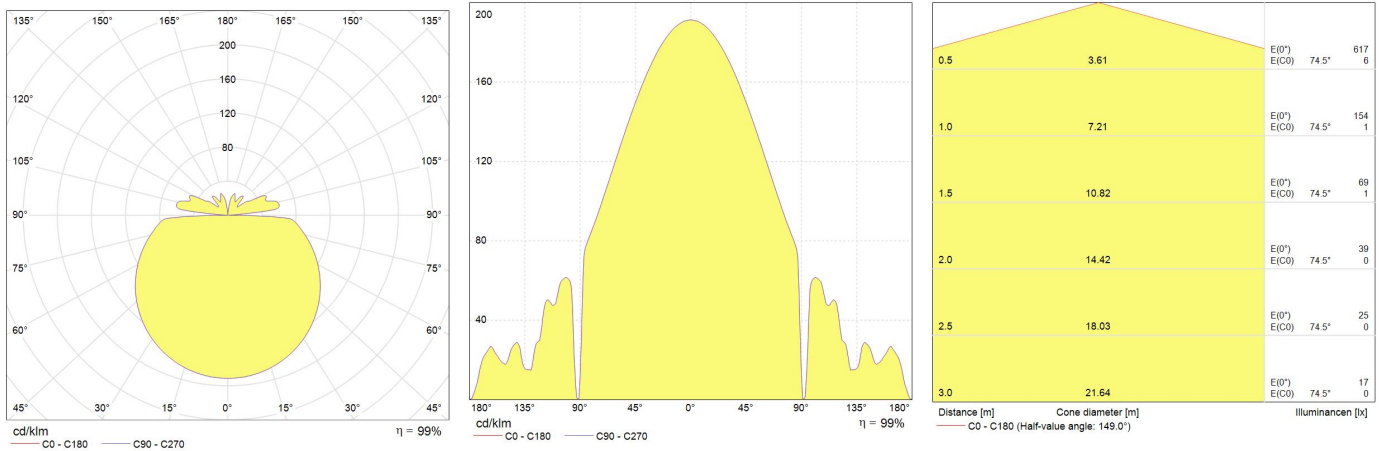

Electrical data

Nominal lamp power factor...	>0,9
Rated power [W]	8.0
Operating Temperature (MIN) [°C]	-20
Operating Temperature (MAX) [°C]	40
Startup time [sec]	<0,5s
Number of switching cycles	50000
Dimming Capability	No
Nominal lamp voltage range [V]	100-240
Nominal power [W]	8
Nominal lamp voltage [V]	230

Logistic data

DUN Code	10064894519786
EAN Code	0064894519789
Pack Quantity	15
Inner pack type	Sleeve
Outer pack type	Corrugated BOX
Pallet quantity EUR (PC)	630
Outer case size	715x200x155mm
Product status	Available

Light distribution

Downloads & Links

[Go to the catalog site (HTTP)](#)

[Photometry (IES)](#)

[High-resolution image (JPG)](#)

[Datasheet (PDF)](#)

[Installation guide (PDF)](#)

[Images (HTTP)](#)

[Datasheet (FR) (PDF)](#)