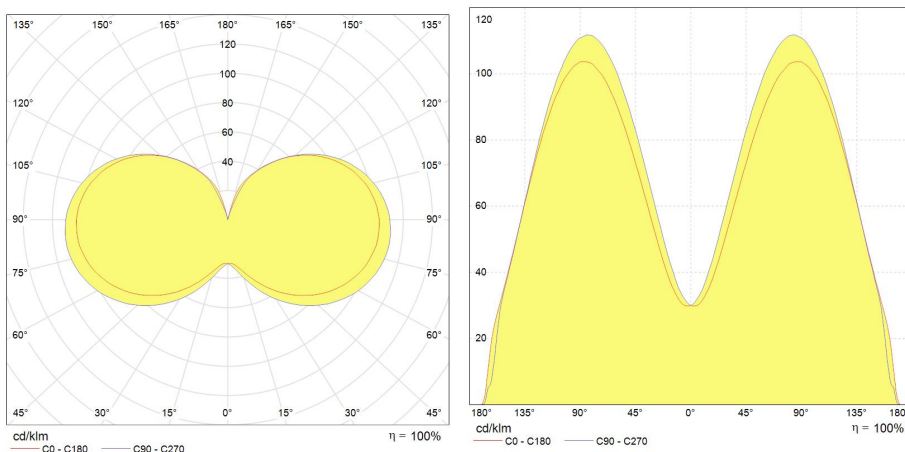

Electrical data

Nominal lamp power factor...	>0.5
Operating Temperature (MIN) [°C]	-20°C
Operating Temperature (MAX) [°C]	+40°C
Starting time (sec)	<0.5 s
Warm up time up to 60% of full light output	Instant on
Number of switching cycles	30000
Dimming Capability	Yes
Nominal lamp voltage range [V]	220-240V
Nominal power [W]	5

Logistic data

Shipment	Standard
DUN Code	15994100069475
EAN Code	5994100069478
Pack Quantity	6
Product status	Available

Light distribution