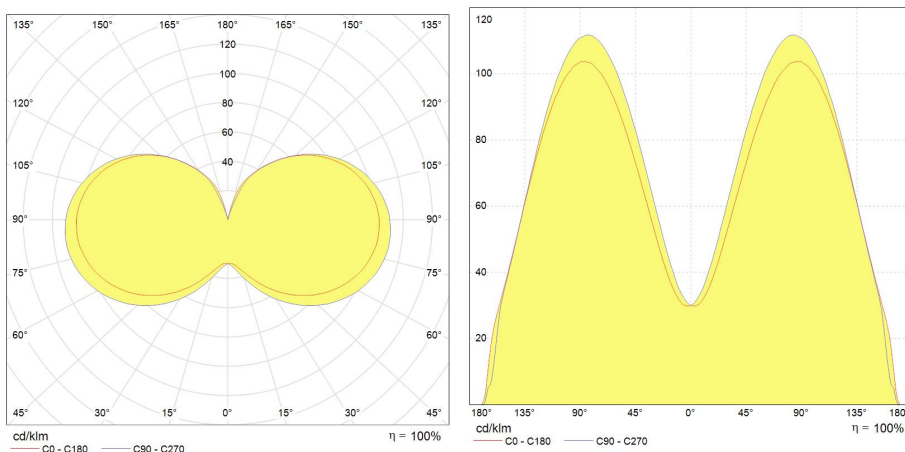

Electrical data

Nominal lamp power factor...	>0.5
Operating Temperature (MIN) [°C]	-20°C
Operating Temperature (MAX) [°C]	+40°C
Starting time (sec)	<0.5 s
Warm up time up to 60% of full light output	Instant on
Number of switching cycles	30000
Dimming Capability	Yes
Nominal lamp voltage range [V]	220-240V
Nominal power [W]	5

Logistic data

Shipment	Standard
DUN Code	15994100069482
EAN Code	5994100069485
Pack Quantity	6
Product status	Available

Light distribution