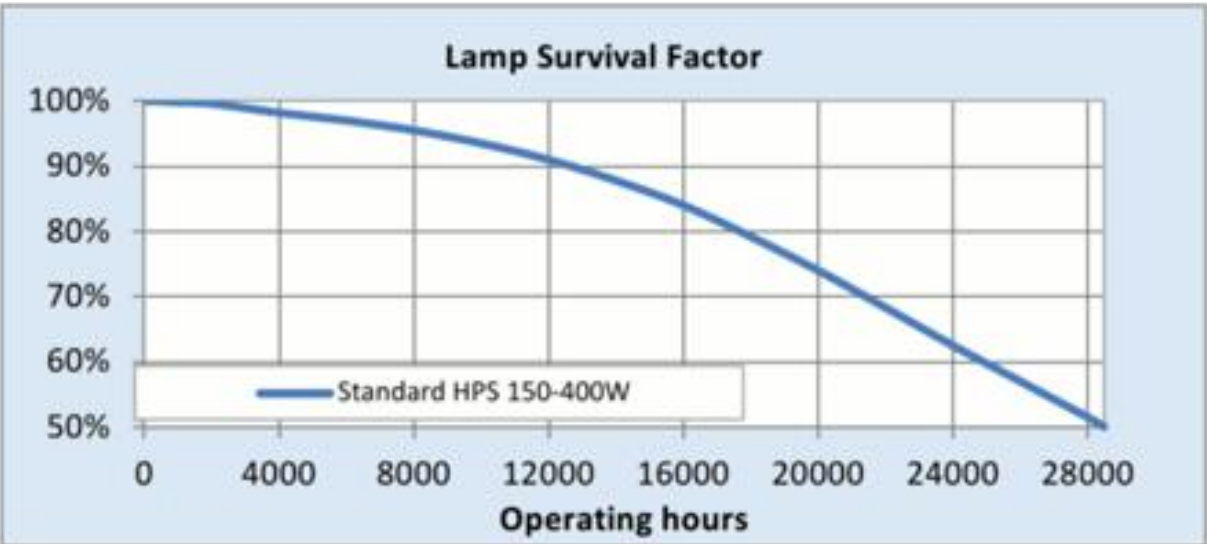

Survival data