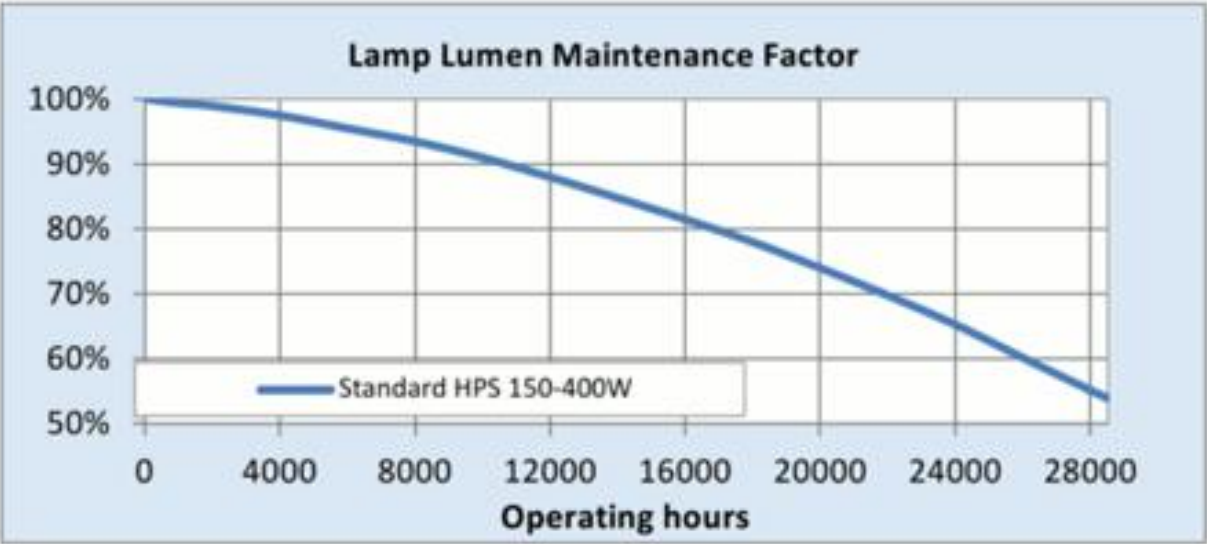

Lumen maintenance data