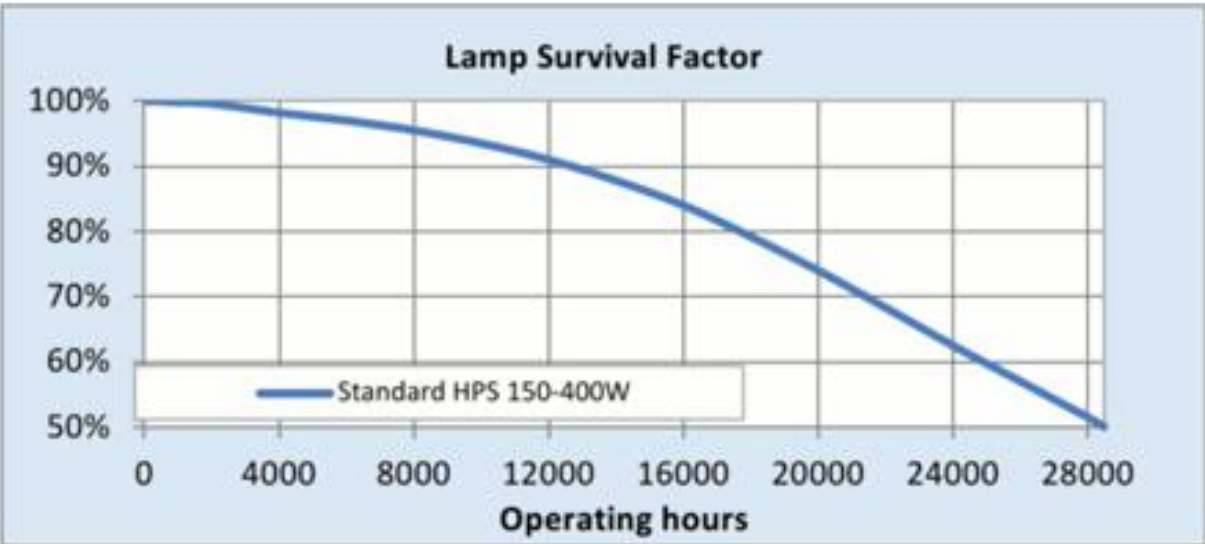

Survival data