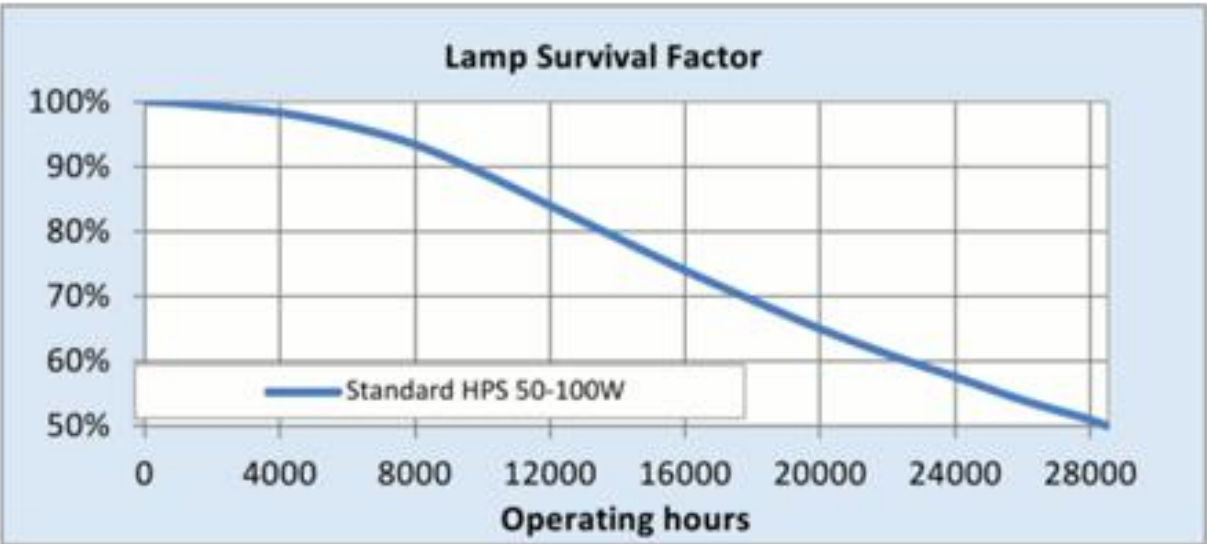

Survival data