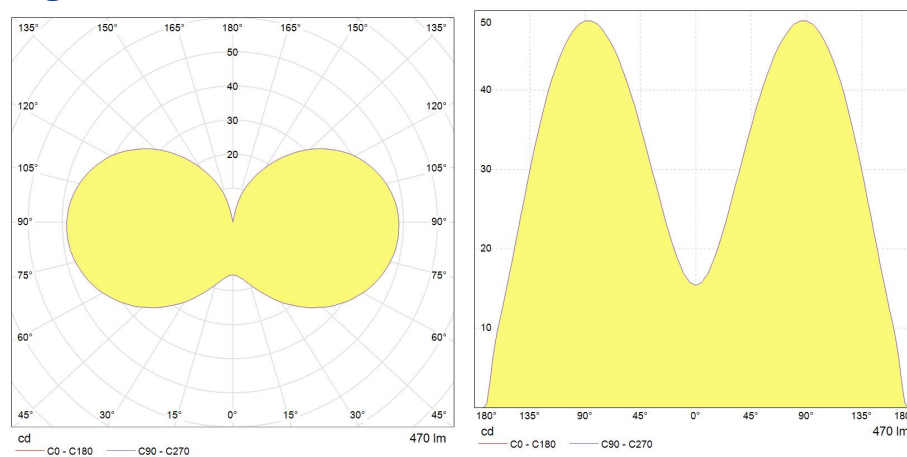

Electrical data

Nominal lamp power factor...	>0.5
Operating Temperature (MIN) [°C]	-20°C
Operating Temperature (MAX) [°C]	+40°C
Starting time (sec)	<0,5 s
Warm up time up to 60% of full light output	Instant on
Number of switching cycles	50000
Nominal lamp voltage range [V]	220-240V
Nominal power [W]	4.5

Logistic data

Shipment	Standard
DUN Code	25994100043175
EAN Code	5994100043171
Pack Quantity	10
Product status	Available

Light distribution