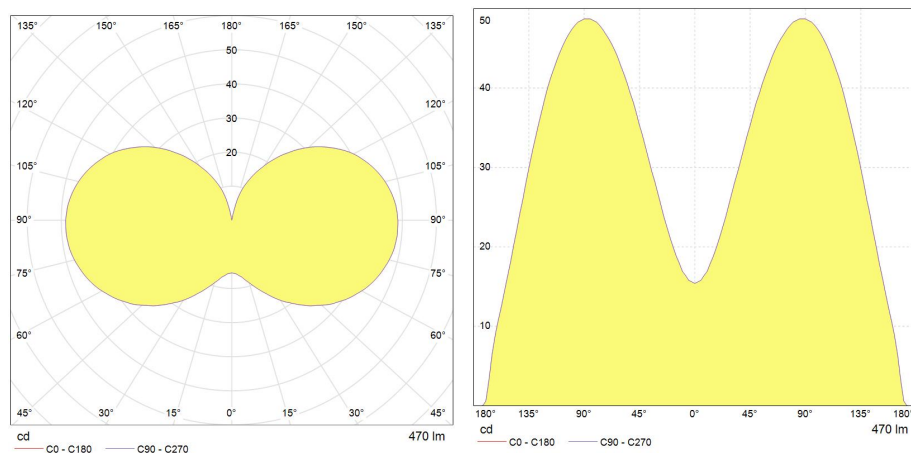

Electrical data

Nominal lamp power factor...	>0.5
Operating Temperature (MIN) [°C]	-20°C
Operating Temperature (MAX) [°C]	+40°C
Starting time (sec)	<0,5 s
Warm up time up to 60% of full light output	Instant on
Number of switching cycles	50000
Nominal lamp voltage range [V]	220-240V
Nominal power [W]	4.5

Logistic data

Shipment	Standard
DUN Code	25994100043205
EAN Code	5994100043201
Pack Quantity	10
Product status	Available

Light distribution