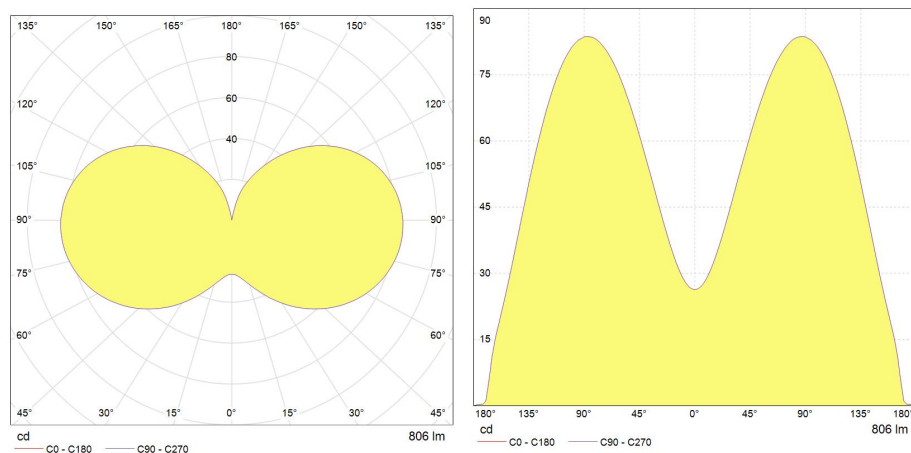

Electrical data

Nominal lamp power factor...	>0.5
Operating Temperature (MIN) [°C]	-20°C
Operating Temperature (MAX) [°C]	+40°C
Starting time (sec)	<0,5 s
Warm up time up to 60% of full light output	Instant on
Number of switching cycles	50000
Nominal lamp voltage range [V]	220-240V
Nominal power [W]	7

Logistic data

Shipment	Standard
DUN Code	25994100043298
EAN Code	5994100043294
Pack Quantity	10
Product status	Available

Light distribution