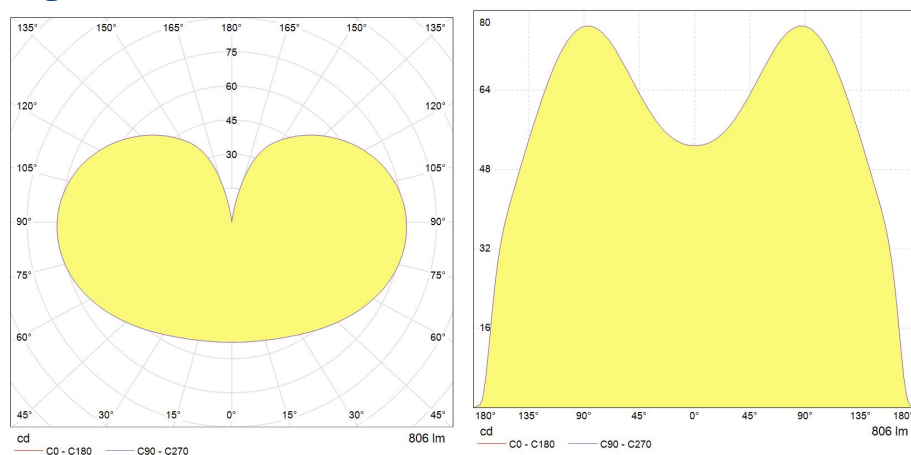

Electrical data

Nominal lamp power factor...	>0.5
Operating Temperature (MIN) [°C]	-20°C
Operating Temperature (MAX) [°C]	+40°C
Starting time (sec)	<0,5 s
Warm up time up to 60% of full light output	Instant on
Number of switching cycles	50000
Nominal lamp voltage range [V]	220-240V
Nominal power [W]	7

Logistic data

Shipment	Standard
DUN Code	15994100042959
EAN Code	5994100042952
Pack Quantity	4
Product status	Available

Light distribution