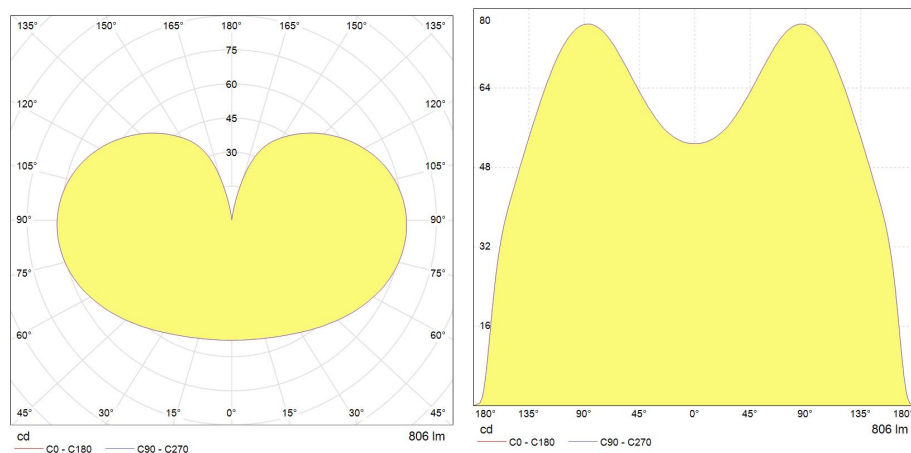

Electrical data

Nominal lamp power factor...	>0.5
Operating Temperature (MIN) [°C]	-20°C
Operating Temperature (MAX) [°C]	+40°C
Starting time (sec)	<0,5 s
Warm up time up to 60% of full light output	Instant on
Number of switching cycles	50000
Nominal lamp voltage range [V]	220-240V
Nominal power [W]	7

Logistic data

Shipment	Standard
DUN Code	15994100042973
EAN Code	5994100042976
Pack Quantity	4
Product status	Available

Light distribution