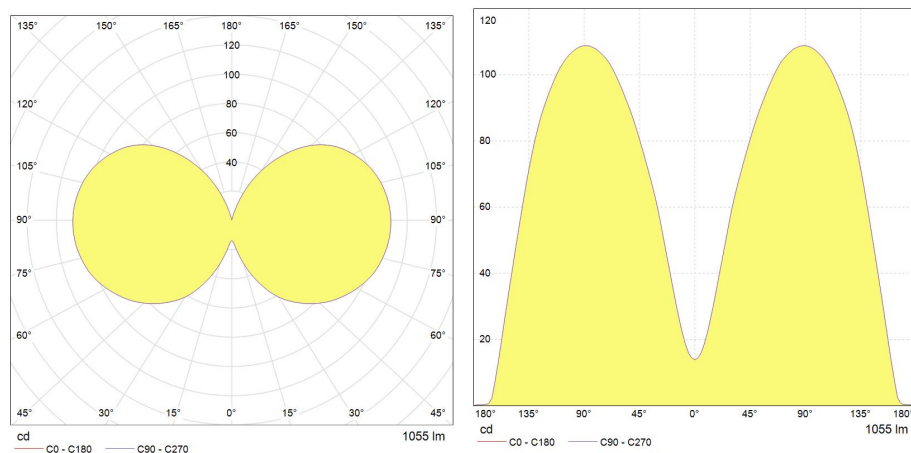

Electrical data

Nominal lamp power factor...	>0.5
Operating Temperature (MIN) [°C]	-20°C
Operating Temperature (MAX) [°C]	+40°C
Starting time (sec)	<0,5 s
Warm up time up to 60% of full light output	Instant on
Number of switching cycles	50000
Nominal lamp voltage range [V]	220-240V
Nominal power [W]	8.5

Logistic data

Shipment	Standard
DUN Code	15994100047558
EAN Code	5994100047551
Pack Quantity	4
Product status	Available

Light distribution