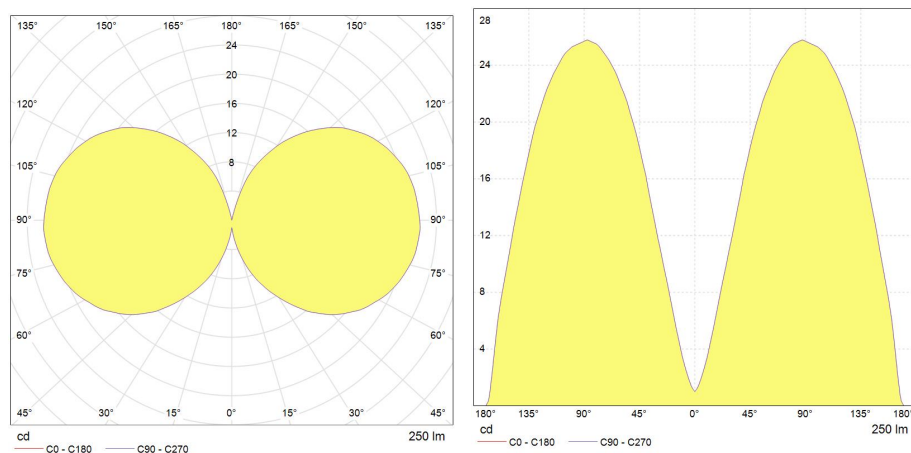

Electrical data

Nominal lamp power factor...	>0.5
Operating Temperature (MIN) [°C]	-20°C
Operating Temperature (MAX) [°C]	+40°C
Starting time (sec)	<0,5 s
Warm up time up to 60% of full light output	Instant on
Number of switching cycles	50000
Nominal lamp voltage range [V]	220-240V
Nominal power [W]	2.5

Logistic data

Shipment	Standard
DUN Code	25994100043380
EAN Code	5994100043386
Pack Quantity	10
Product status	Available

Light distribution