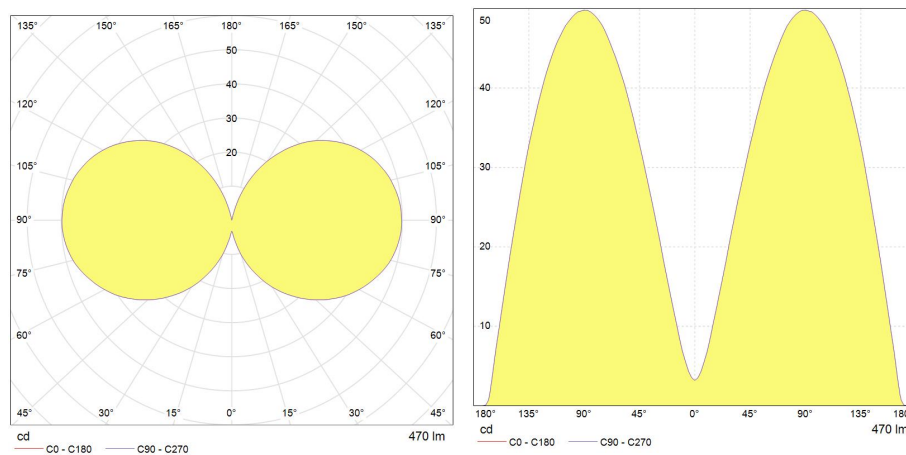

Electrical data

Nominal lamp power factor...	>0.5
Operating Temperature (MIN) [°C]	-20°C
Operating Temperature (MAX) [°C]	+40°C
Starting time (sec)	<0,5 s
Warm up time up to 60% of full light output	Instant on
Number of switching cycles	50000
Nominal lamp voltage range [V]	220-240V
Nominal power [W]	4.5

Logistic data

Shipment	Standard
DUN Code	25994100063265
EAN Code	5994100063261
Pack Quantity	10
Product status	Available

Light distribution