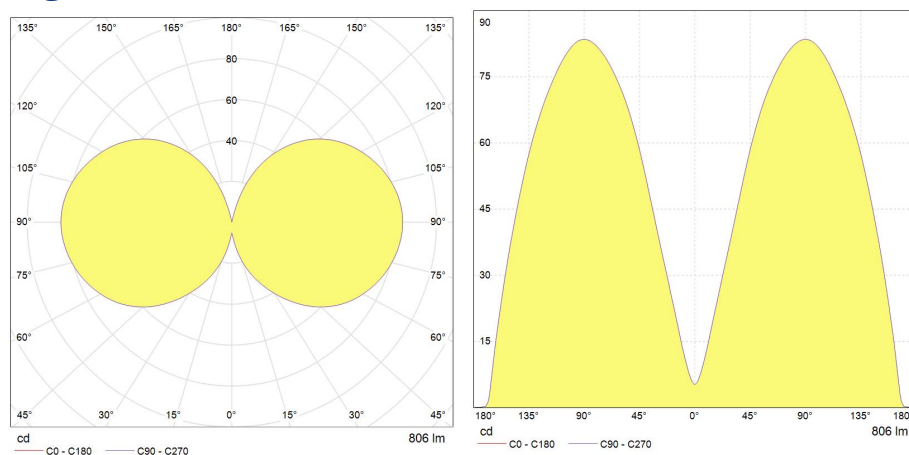

Electrical data

Nominal lamp power factor...	>0.5
Operating Temperature (MIN) [°C]	-20°C
Operating Temperature (MAX) [°C]	+40°C
Starting time (sec)	<0,5 s
Warm up time up to 60% of full light output	Instant on
Number of switching cycles	50000
Nominal lamp voltage range [V]	220-240V
Nominal power [W]	7

Logistic data

Shipment	Standard
DUN Code	15994100043666
EAN Code	5994100043669
Pack Quantity	10
Product status	Available

Light distribution