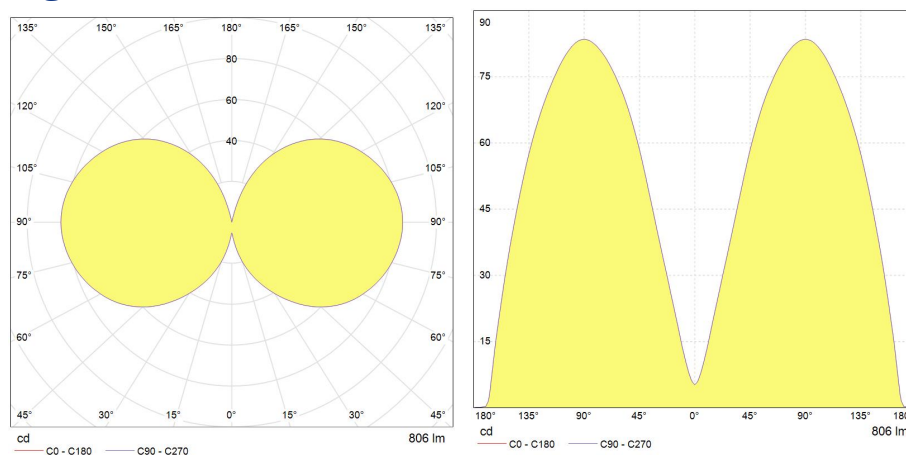

Electrical data

Nominal lamp power factor...	>0.5
Operating Temperature (MIN) [°C]	-20°C
Operating Temperature (MAX) [°C]	+40°C
Starting time (sec)	<0,5 s
Warm up time up to 60% of full light output	Instant on
Number of switching cycles	50000
Nominal lamp voltage range [V]	220-240V
Nominal power [W]	7

Logistic data

Shipment	Standard
DUN Code	15994100047824
EAN Code	5994100047827
Pack Quantity	10
Product status	Available

Light distribution