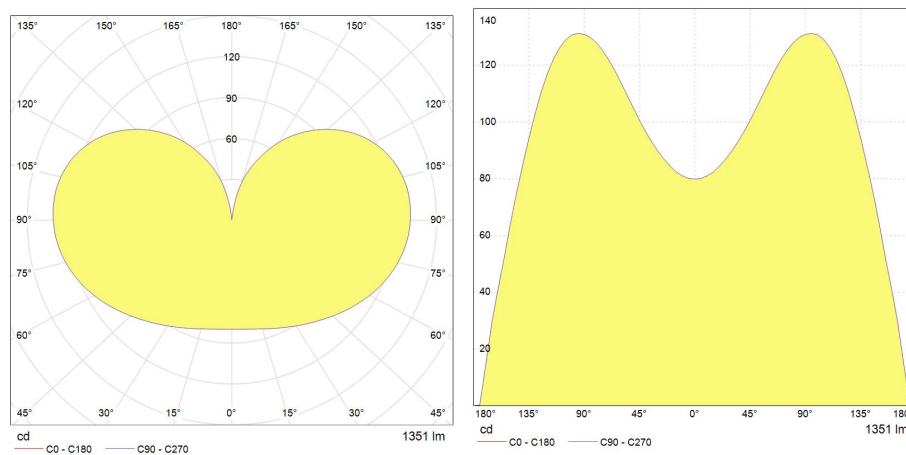

Electrical data

Nominal lamp power factor...	>0.5
Operating Temperature (MIN) [°C]	-20°C
Operating Temperature (MAX) [°C]	+40°C
Starting time (sec)	<0,5 s
Warm up time up to 60% of full light output	Instant on
Number of switching cycles	50000
Nominal lamp voltage range [V]	220-240V
Nominal power [W]	10

Logistic data

Shipment	Standard
DUN Code	15994100047459
EAN Code	5994100047452
Pack Quantity	10
Product status	Available

Light distribution