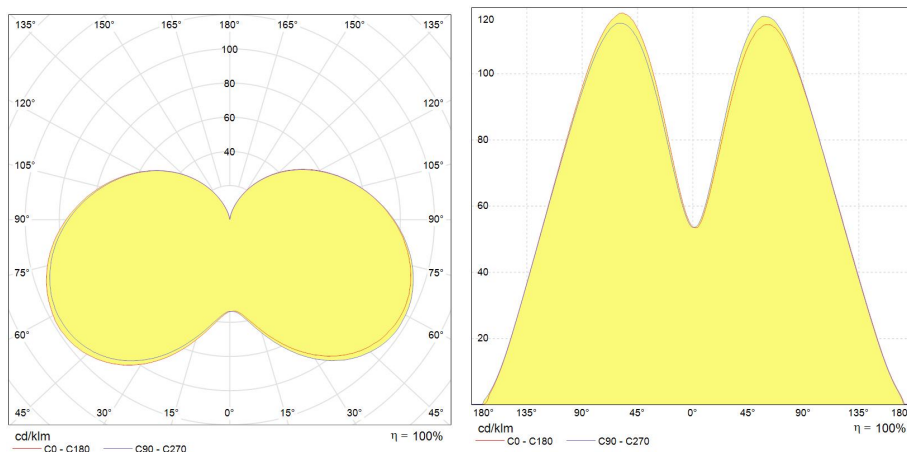

Electrical data

Nominal lamp power factor...	>0.5
Operating Temperature (MIN) [°C]	-20°C
Operating Temperature (MAX) [°C]	+40°C
Starting time (sec)	<0,5 s
Warm up time up to 60% of full light output	Instant on
Number of switching cycles	50000
Dimming Capability	No
Nominal lamp voltage range [V]	220-240V
Nominal power [W]	3.5

Logistic data

Shipment	Standard
DUN Code	10064894572064
EAN Code	0064894572067
Pack Quantity	10
Product status	Phased-out

Light distribution